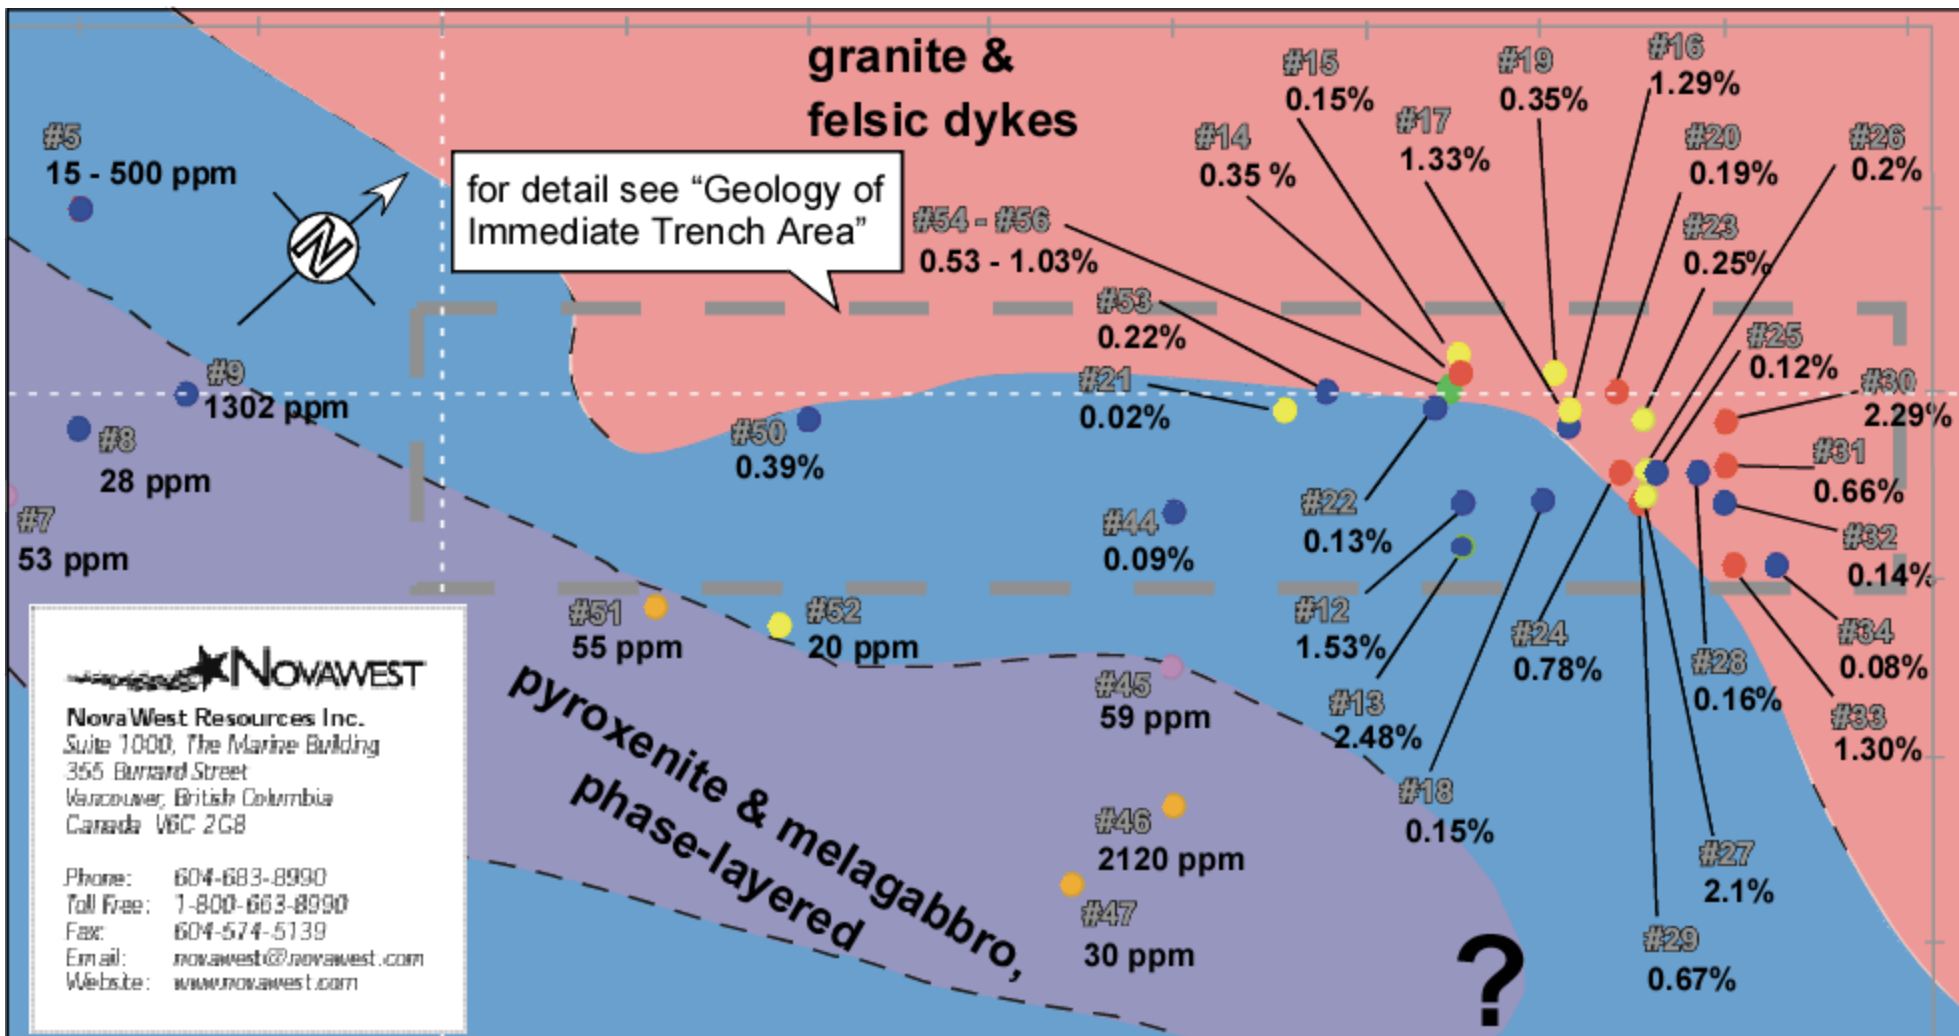

20S 10S 0 10N 20N 30N 40N 50N 60N 70N 80N

NOVAWEST
NovaWest Resources Inc.
Suite 1000, The Marine Building
355 Burnard Street
Vancouver, British Columbia
Canada V6C 2G8

Phone: 604-683-8990
Toll Free: 1-800-663-8990
Fax: 604-674-5139
Email: novawest@novawest.com
Website: www.novawest.com

LEGEND

- 05 sample #, Prefix NR01
- ★ outcrop, gabbro
- massive sulphide
- pyroxenite
- melagabbro
- gabbro
- feldspathic gabbro
- granite
- feldspar porphyry

NOVAWEST RESOURCES INC.
Project: Nickel Royale
Area: Schreiber, ON NTS 42D/14
Claim 1246955
Nicopor Prospect and Surroundings
Cu Values

Scale 0 10 20 30m

E.K. Crosse Digital Imaging   Surveyed by P. Fischer   February 2002