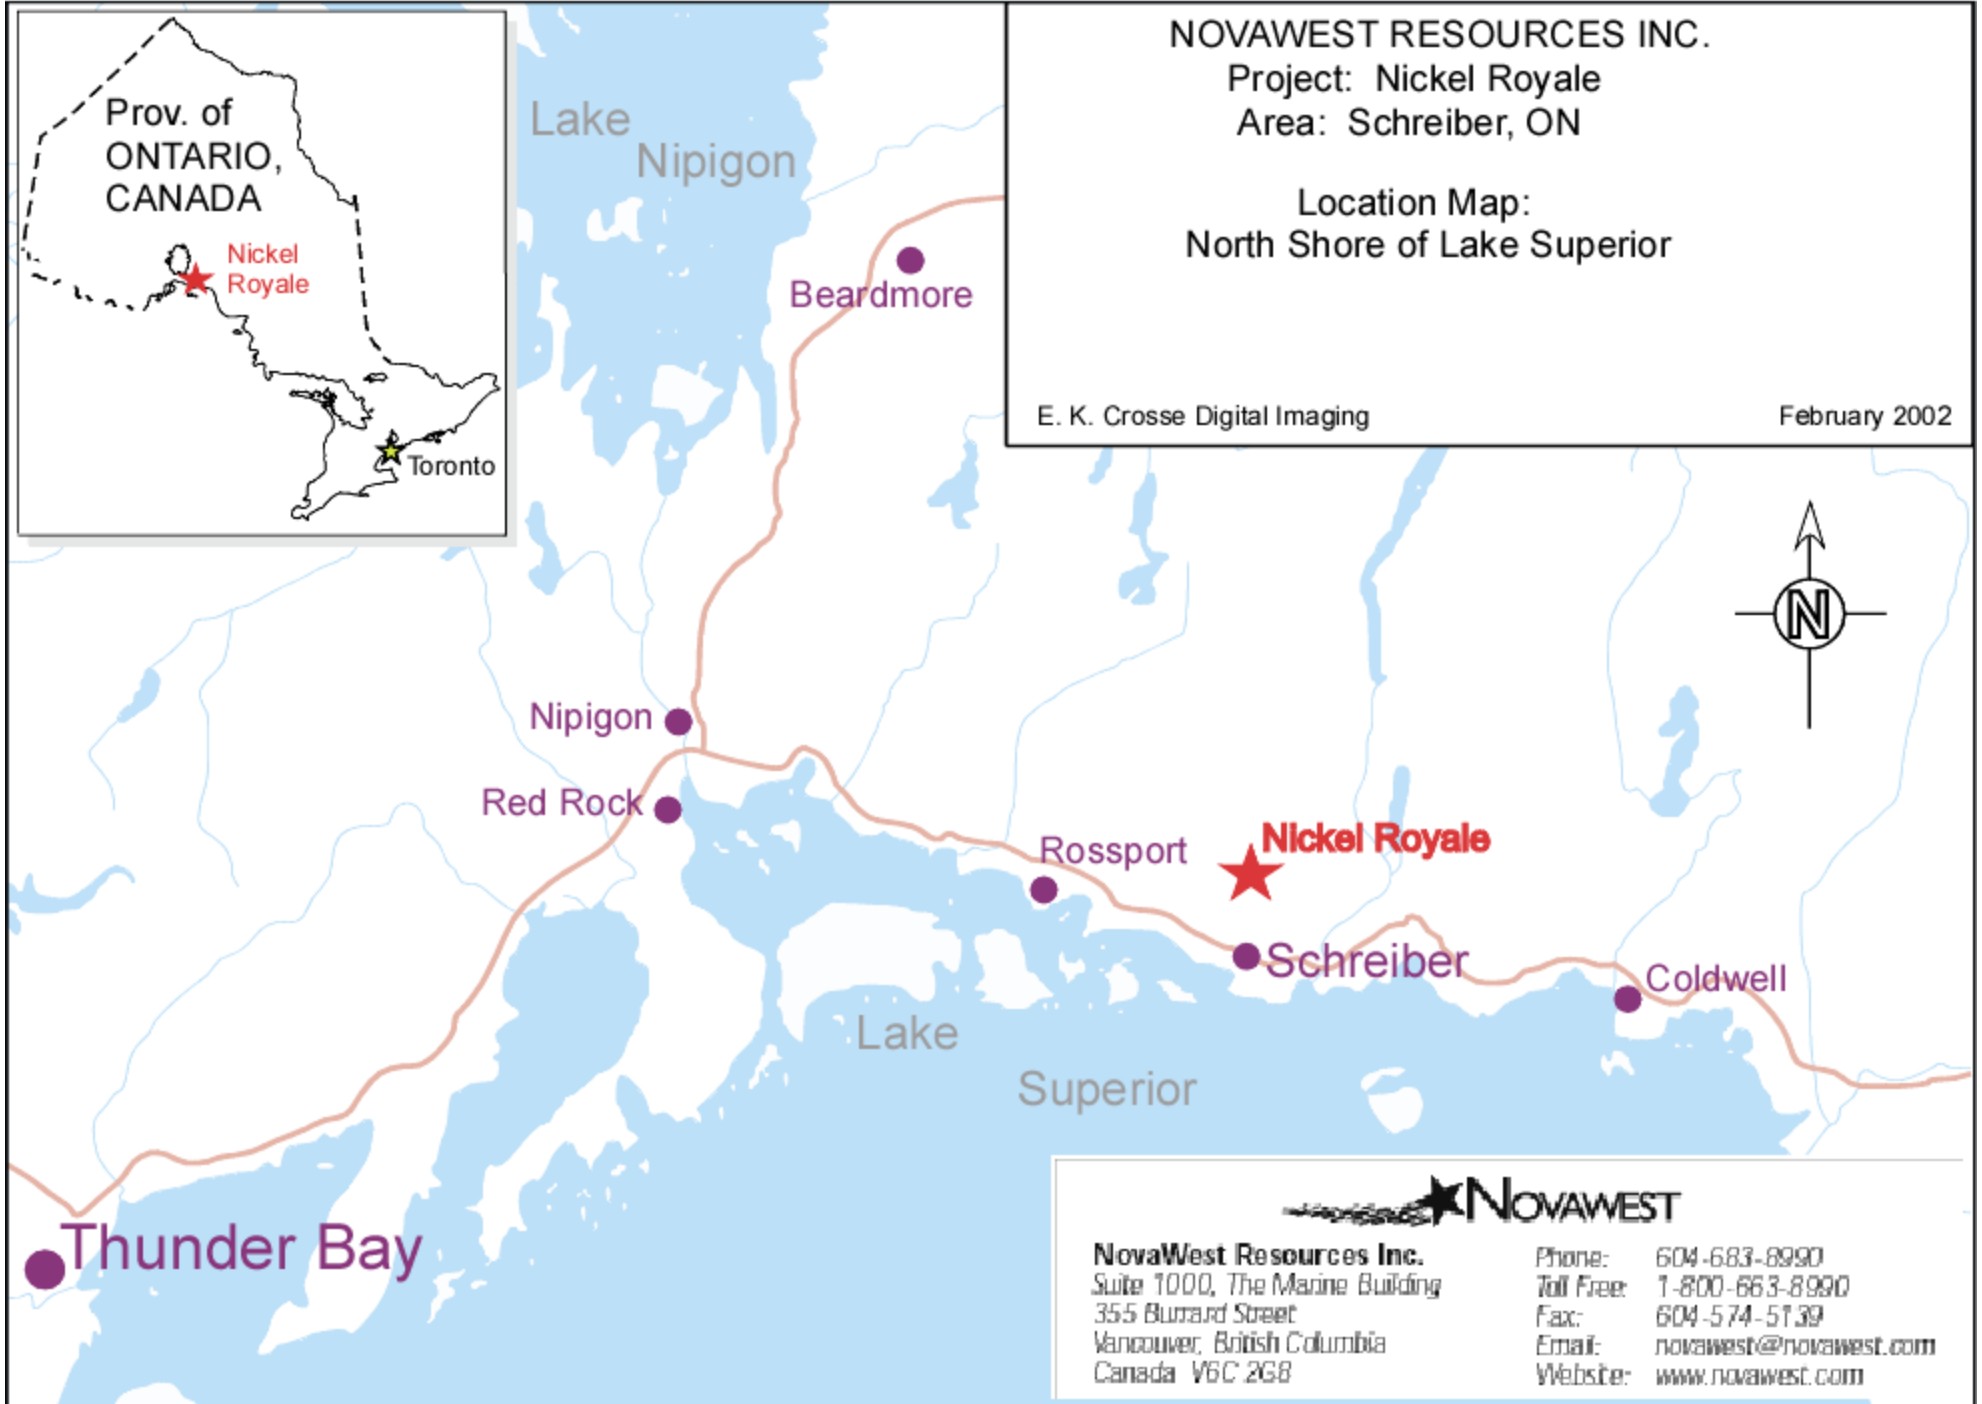

NOVAWEST RESOURCES INC.

Project: Nickel Royale

Area: Schreiber, ON

Location Map:

North Shore of Lake Superior

E. K. Crosse Digital Imaging

February 2002

NovaWest Resources Inc.
Suite 1000, The Marine Building
355 Burrard Street
Vancouver, British Columbia
Canada V6C 2G8