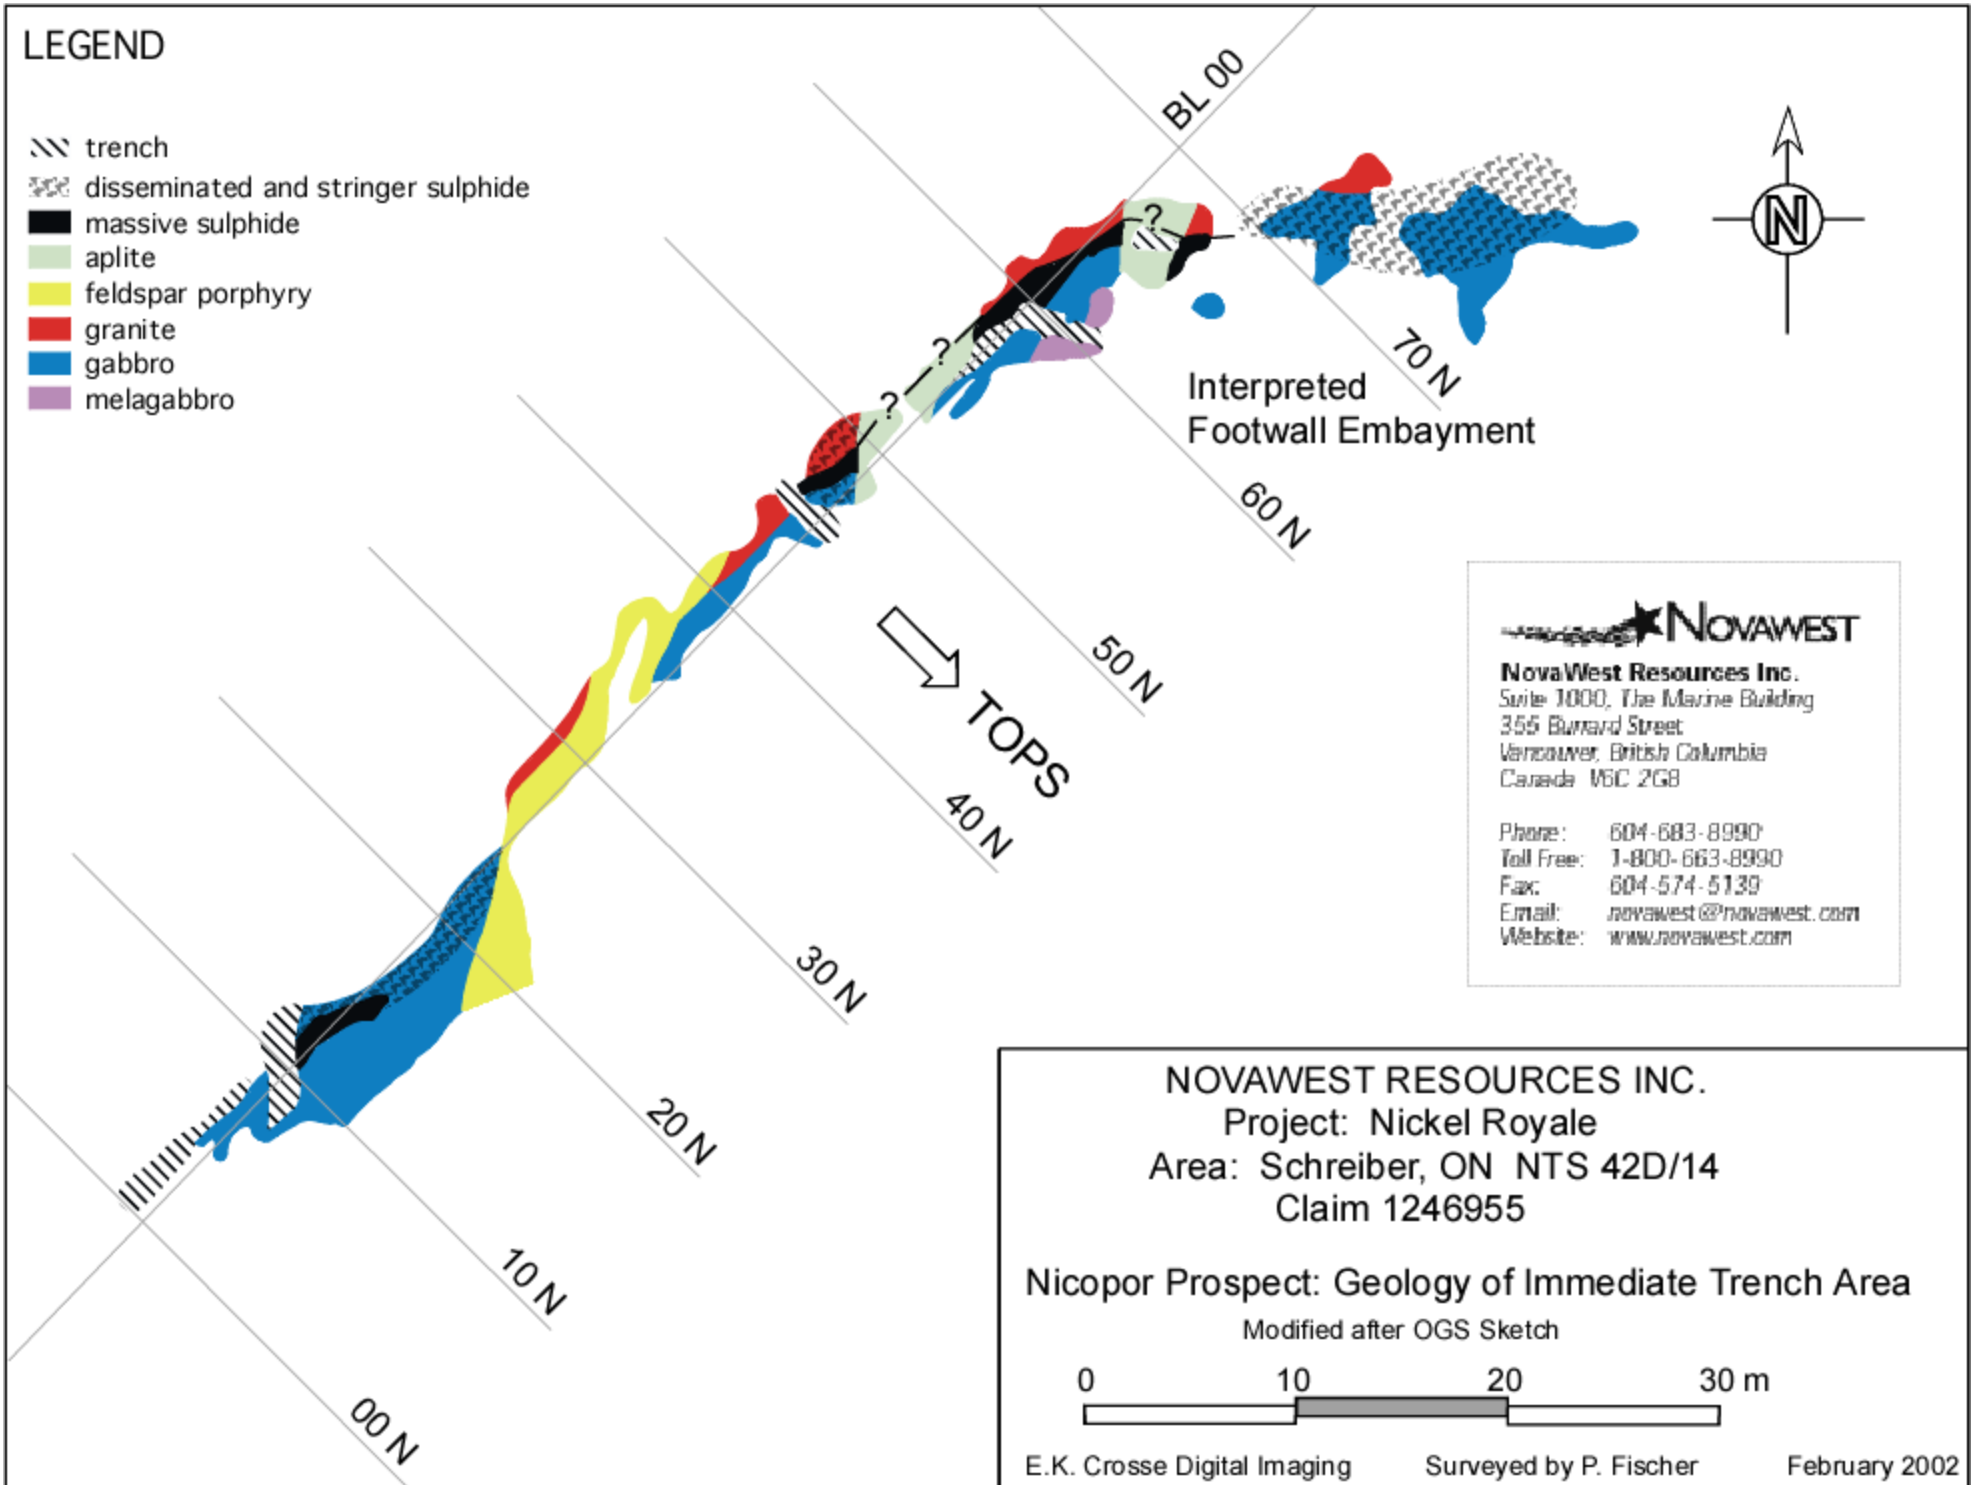

LEGEND

-  trench
-  disseminated and stringer sulphide
-  massive sulphide
-  aplite
-  feldspar porphyry
-  granite
-  gabbro
-  melagabbro

NOVAWEST

NovaWest Resources Inc.
 Suite 1000, The Marine Building
 355 Burrard Street
 Vancouver, British Columbia
 Canada V6C 2G8

Phone: 604-683-8990
 Toll Free: 1-800-663-8990
 Fax: 604-574-5139
 Email: novawest@novawest.com
 Website: www.novawest.com

NOVAWEST RESOURCES INC.
 Project: Nickel Royale
 Area: Schreiber, ON NTS 42D/14
 Claim 1246955

Nicopor Prospect: Geology of Immediate Trench Area
 Modified after OGS Sketch

0 10 20 30 m

E.K. Crosse Digital Imaging Surveyed by P. Fischer February 2002